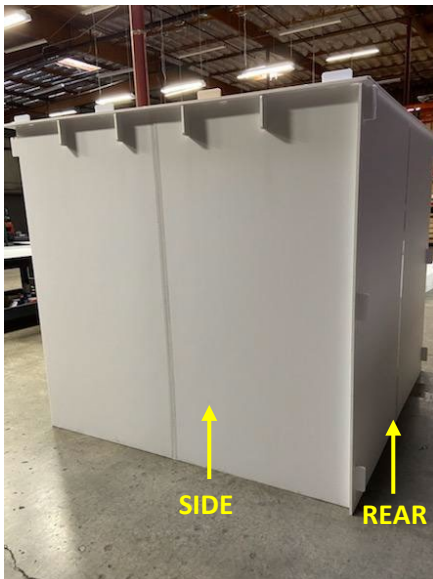

Providing Privacy & Shelter to Those in Need

TEMPORARY SHELTER POD

Manufactured using *INFINITY® Styrene Faced Foamboard*

FEATURES & BENEFITS:

- 8'x8' space
- 2" Rear sloping roof line
- UV Resistant
- Plastic surface
- Ships flat
- Light weight
- Assembles in minutes
- Sanitizable

ACCESSORY OPTIONS:

- Temporary supine bed
- Foam mattress and pillow
 - *Twin mattress: 34" x 84" x 6"
- Door attachment
- Custom graphics
- Pre-drilled tie-down perimeter holes

DISASTER RESPONSE:

Humans displaced by: